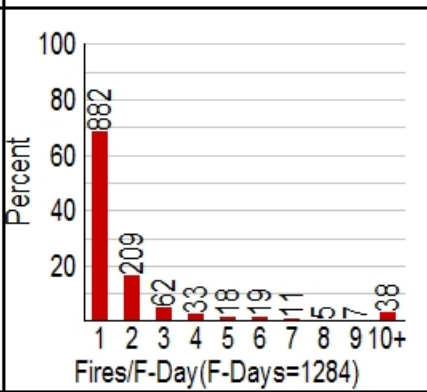

## 08 Mendocino NF

Fires (630)  
(Solid)Acres (304574)  
(Hatch)

Total Fires and Acres by Year

Month

Size Class

Cause Class

Fires/F-Day (F-Days=369)

# 14 Shasta-Trinity NF

Fires (3166)  
(Solid)

Acres (668403)  
(Hatch)

Total Fires and Acres by Year

Month

Size Class

Cause Class

Fires/F-Day (F-Days=1551)