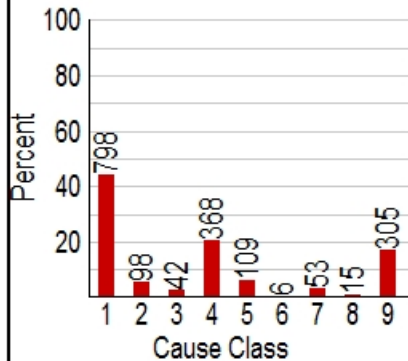

### 10 Six Rivers NF

Fires (1482)  
(Solid)

Acres (343255)  
(Hatch)

Total Fires and Acres by Year

Month

Size Class

Cause Class

Fires/F-Day (F-Days=905)

# 17 Tahoe NF

Fires (1795)  
(Solid)

Acres (146846)  
(Hatch)

Total Fires and Acres by Year

Month

Size Class

Cause Class

Fires/F-Day (F-Days=1112)