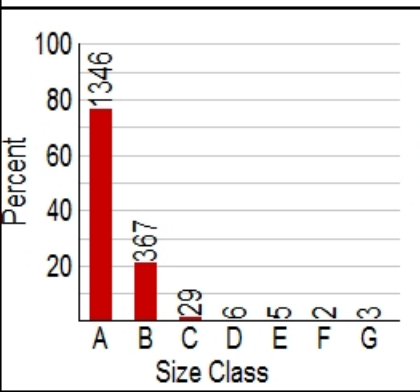

## Fire Data Summary

1993-2013

Size Classes:  
A: <= 0.25 acres  
B: 0.26 to 9.9 acres  
C: 10 to 99.9 acres  
D: 100 to 299 acres  
E: 300 to 999 acres  
F: 1000 to 4999 acres  
G: >= 5000 acres

Cause Classes:  
1 - Lightning  
2 - Equipment Use  
3 - Smoking  
4 - Campfire  
5 - Debris Burning  
6 - Railroad  
7 - Arson  
8 - Children  
9 - Miscellaneous

*Size and Cause Class  
Legend*