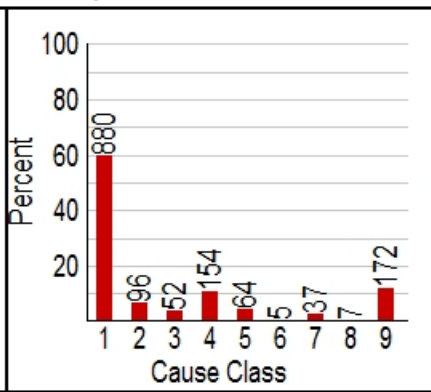

*Size and Cause Class  
Legend*

### 19 Lake Tahoe Basin MU

Fires (1105)  
(Solid)

Acres (5009)  
(Hatch)

Total Fires and Acres by Year

Month

Size Class

Cause Class

Fires/F-Day (F-Days=827)

## 08 Mendocino NF

Fires (630)  
(Solid)Acres (304574)  
(Hatch)

Total Fires and Acres by Year

Month

Size Class

Cause Class

Fires/F-Day (F-Days=369)