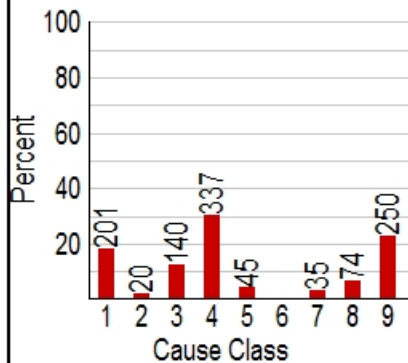

*Size and Cause Class  
Legend*

### 19 Lake Tahoe Basin MU

Fires (1105)  
(Solid)

Acres (5009)  
(Hatch)

Total Fires and Acres by Year

Month

Size Class

Cause Class

Fires/F-Day (F-Days=827)