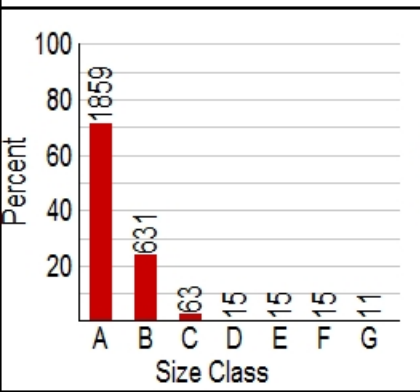

## 08 Mendocino NF

Fires (630)  
(Solid)Acres (304574)  
(Hatch)

Total Fires and Acres by Year

Month

Size Class

Cause Class

Fires/F-Day (F-Days=369)