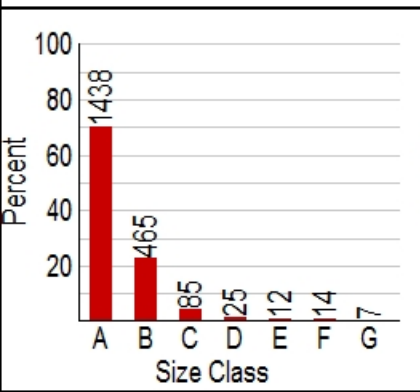

## 08 Mendocino NF

Fires (630)  
(Solid)Acres (304574)  
(Hatch)

Total Fires and Acres by Year

Month

Size Class

Cause Class

Fires/F-Day (F-Days=369)