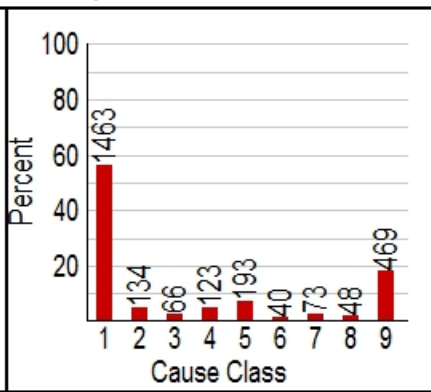

*Size and Cause Class  
Legend*

## 08 Mendocino NF

Fires (630)  
(Solid)Acres (304574)  
(Hatch)

Total Fires and Acres by Year

Month

Size Class

Cause Class

Fires/F-Day (F-Days=369)

# 14 Shasta-Trinity NF

Fires (3166)  
(Solid)

Acres (668403)  
(Hatch)

Total Fires and Acres by Year

Month

Size Class

Cause Class

Fires/F-Day (F-Days=1551)