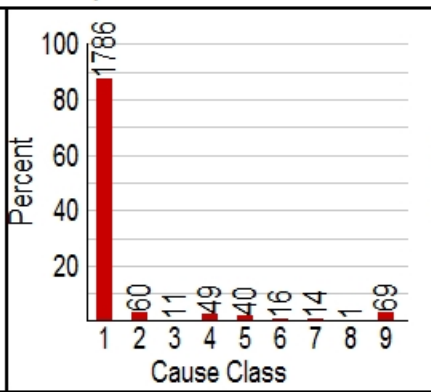

*Size and Cause Class  
Legend*

## 08 Mendocino NF

Fires (630)  
(Solid)Acres (304574)  
(Hatch)

Total Fires and Acres by Year

Month

Size Class

Cause Class

Fires/F-Day (F-Days=369)

# 14 Shasta-Trinity NF

Fires (3166)  
(Solid)

Acres (668403)  
(Hatch)

Total Fires and Acres by Year

Month

Size Class

Cause Class

Fires/F-Day (F-Days=1551)