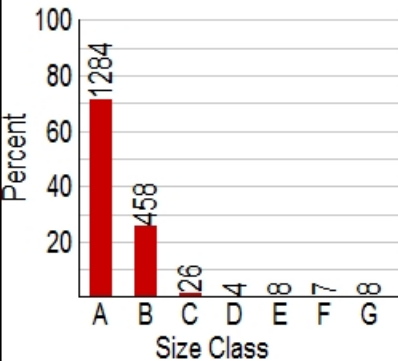

# 17 Tahoe NF

Fires (1795)  
(Solid)

Acres (146846)  
(Hatch)

Total Fires and Acres by Year

Month

Size Class

Cause Class

Fires/F-Day (F-Days=1112)