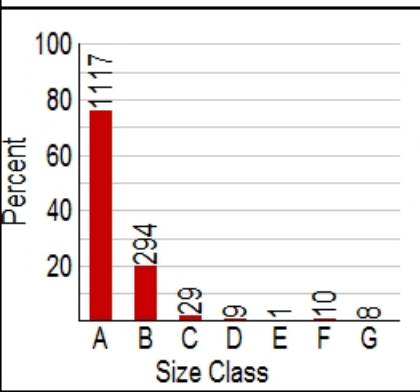

*Size and Cause Class  
Legend*

### 19 Lake Tahoe Basin MU

Fires (1105)  
(Solid)

Acres (5009)  
(Hatch)

Total Fires and Acres by Year

Month

Size Class

Cause Class

Fires/F-Day (F-Days=827)