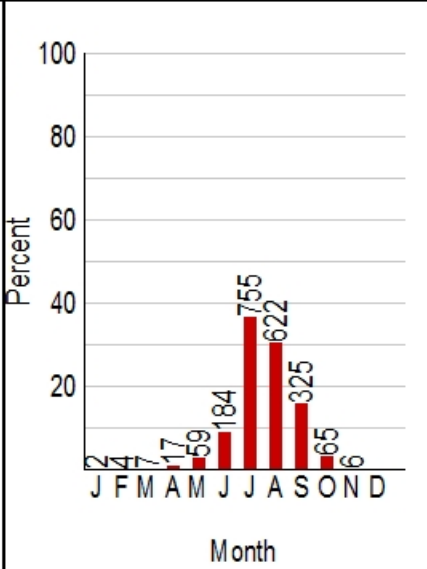

## 08 Mendocino NF

Fires (630)  
(Solid)Acres (304574)  
(Hatch)

Total Fires and Acres by Year

Month

Size Class

Cause Class

Fires/F-Day (F-Days=369)