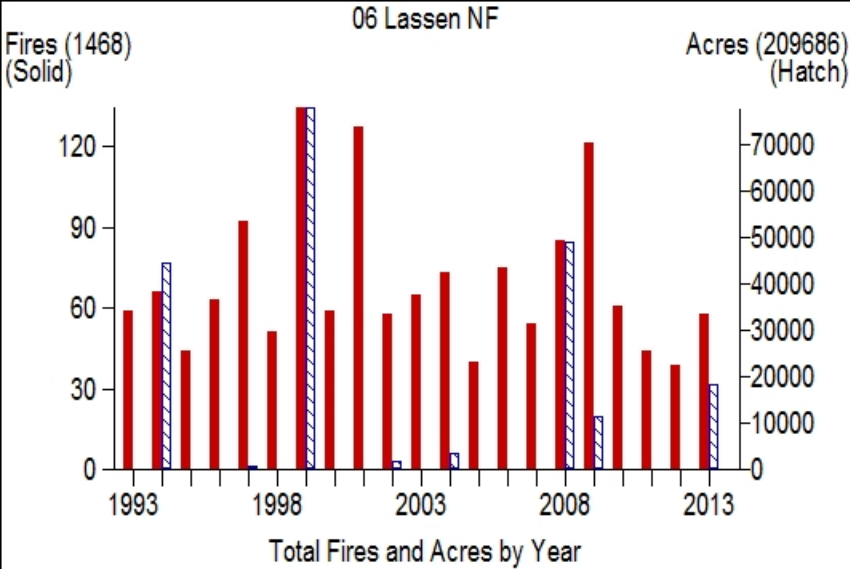

*Size and Cause Class  
Legend*

### 19 Lake Tahoe Basin MU

Fires (1105)  
(Solid)

Acres (5009)  
(Hatch)

Total Fires and Acres by Year

Month

Size Class

Cause Class

Fires/F-Day (F-Days=827)

## 08 Mendocino NF

Fires (630)  
(Solid)Acres (304574)  
(Hatch)

Total Fires and Acres by Year

Month

Size Class

Cause Class

Fires/F-Day (F-Days=369)