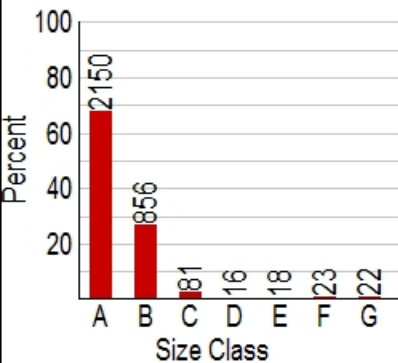

# 14 Shasta-Trinity NF

Fires (3166)  
(Solid)

Acres (668403)  
(Hatch)

Total Fires and Acres by Year

Month

Size Class

Cause Class

Fires/F-Day (F-Days=1551)