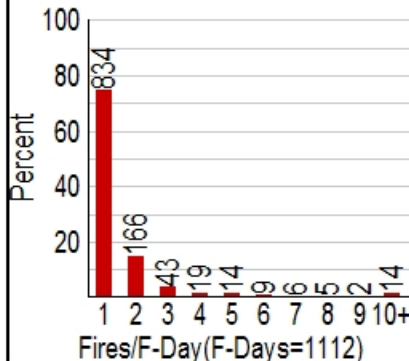

### 10 Six Rivers NF

Fires (1482)  
(Solid)

Acres (343255)  
(Hatch)

Total Fires and Acres by Year

Month

Size Class

Cause Class

Fires/F-Day (F-Days=905)

# 17 Tahoe NF

Fires (1795)  
(Solid)

Acres (146846)  
(Hatch)

Total Fires and Acres by Year

Month

Size Class

Cause Class

Fires/F-Day (F-Days=1112)