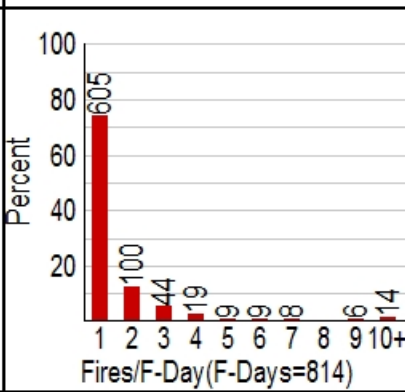

*Size and Cause Class  
Legend*

### 19 Lake Tahoe Basin MU

Fires (1105)  
(Solid)

Acres (5009)  
(Hatch)

Total Fires and Acres by Year

Month

Size Class

Cause Class

Fires/F-Day (F-Days=827)

## 08 Mendocino NF

Fires (630)  
(Solid)Acres (304574)  
(Hatch)

Total Fires and Acres by Year

Month

Size Class

Cause Class

Fires/F-Day (F-Days=369)