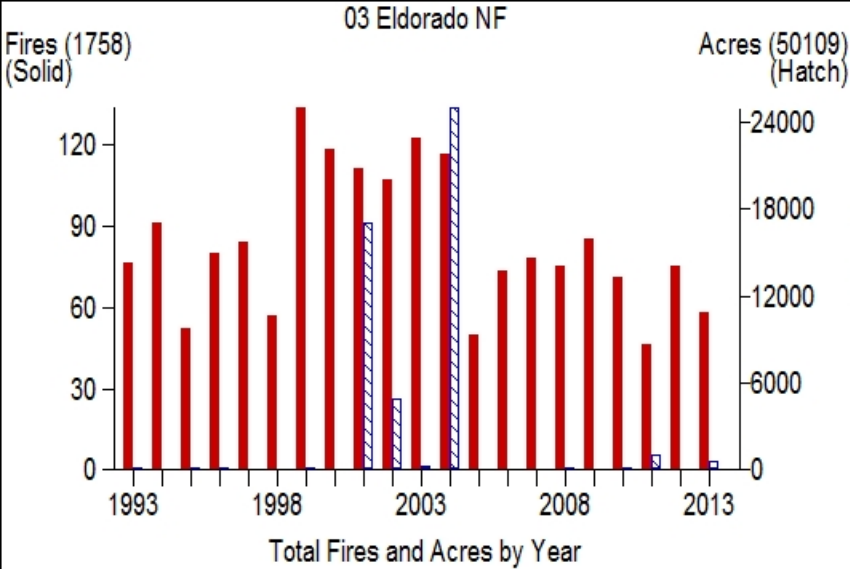

## Fire Data Summary

1993-2013

Size Classes:  
A: <= 0.25 acres  
B: 0.26 to 9.9 acres  
C: 10 to 99.9 acres  
D: 100 to 299 acres  
E: 300 to 999 acres  
F: 1000 to 4999 acres  
G: >= 5000 acres

Cause Classes:  
1 - Lightning  
2 - Equipment Use  
3 - Smoking  
4 - Campfire  
5 - Debris Burning  
6 - Railroad  
7 - Arson  
8 - Children  
9 - Miscellaneous

*Size and Cause Class  
Legend*