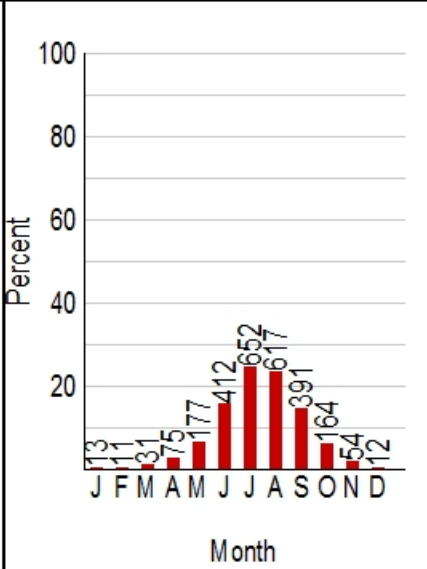

## 08 Mendocino NF

Fires (630)  
(Solid)Acres (304574)  
(Hatch)

Total Fires and Acres by Year

Month

Size Class

Cause Class

Fires/F-Day (F-Days=369)