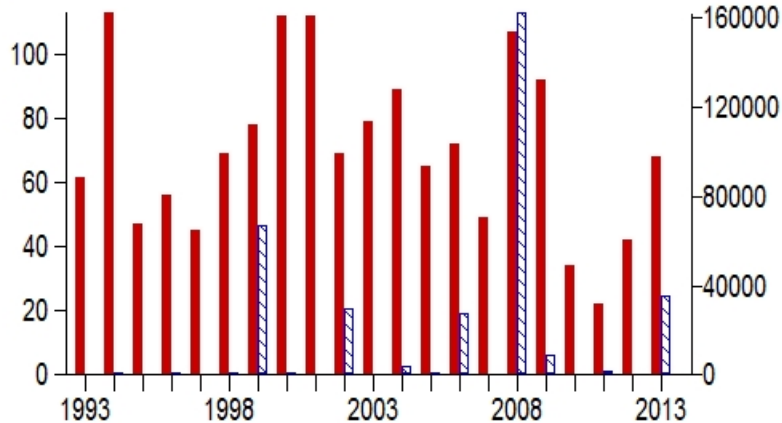

10 Six Rivers NF

Fires (1482)
(Solid)

Acres (343255)
(Hatch)

Total Fires and Acres by Year