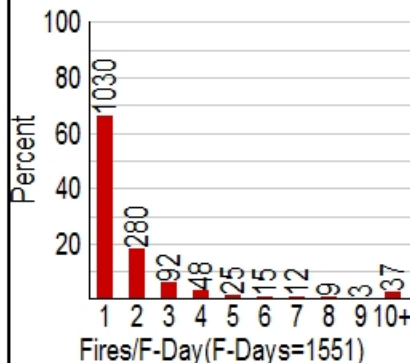

# 14 Shasta-Trinity NF

Fires (3166)  
(Solid)

Acres (668403)  
(Hatch)

Total Fires and Acres by Year

Month

Size Class

Cause Class

Fires/F-Day (F-Days=1551)

### 10 Six Rivers NF

Fires (1482)  
(Solid)

Acres (343255)  
(Hatch)

Total Fires and Acres by Year

Month

Size Class

Cause Class

Fires/F-Day (F-Days=905)