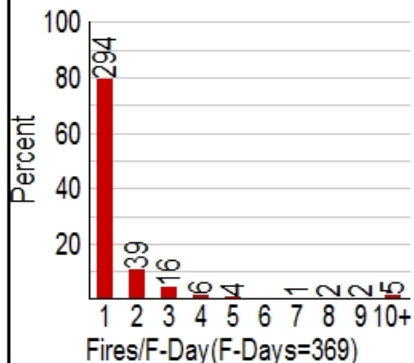

## 08 Mendocino NF

Fires (630)  
(Solid)Acres (304574)  
(Hatch)

Total Fires and Acres by Year

Month

Size Class

Cause Class

Fires/F-Day (F-Days=369)

# 14 Shasta-Trinity NF

Fires (3166)  
(Solid)

Acres (668403)  
(Hatch)

Total Fires and Acres by Year

Month

Size Class

Cause Class

Fires/F-Day (F-Days=1551)