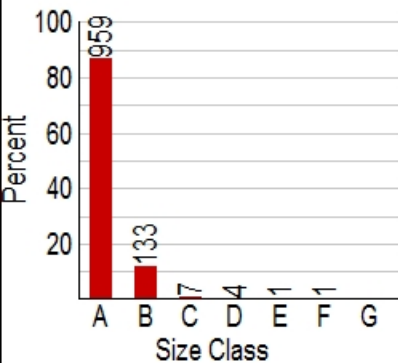

*Size and Cause Class  
Legend*

### 19 Lake Tahoe Basin MU

Fires (1105)  
(Solid)

Acres (5009)  
(Hatch)

Total Fires and Acres by Year

Month

Size Class

Cause Class

Fires/F-Day (F-Days=827)