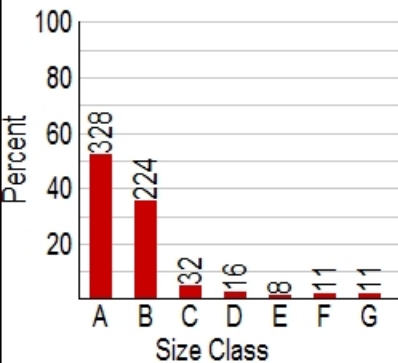

08 Mendocino NF

Fires (630)
(Solid)

Acres (304574)
(Hatch)

Size Class