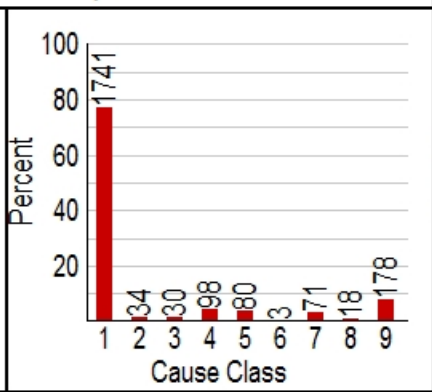

## Fire Data Summary

1993-2013

Size Classes:  
A: <= 0.25 acres  
B: 0.26 to 9.9 acres  
C: 10 to 99.9 acres  
D: 100 to 299 acres  
E: 300 to 999 acres  
F: 1000 to 4999 acres  
G: >= 5000 acres

Cause Classes:  
1 - Lightning  
2 - Equipment Use  
3 - Smoking  
4 - Campfire  
5 - Debris Burning  
6 - Railroad  
7 - Arson  
8 - Children  
9 - Miscellaneous

*Size and Cause Class  
Legend*