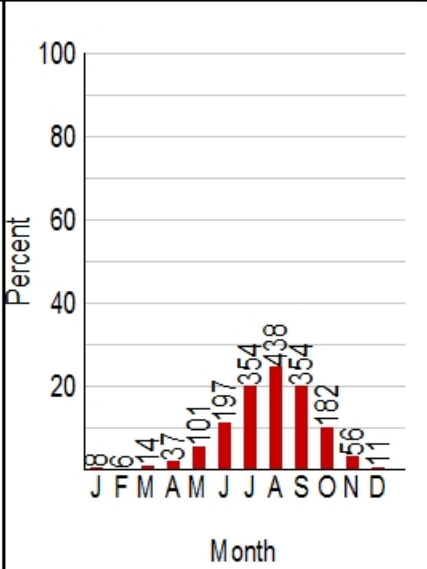

## Fire Data Summary

1993-2013

Size Classes:  
A: <= 0.25 acres  
B: 0.26 to 9.9 acres  
C: 10 to 99.9 acres  
D: 100 to 299 acres  
E: 300 to 999 acres  
F: 1000 to 4999 acres  
G: >= 5000 acres

Cause Classes:  
1 - Lightning  
2 - Equipment Use  
3 - Smoking  
4 - Campfire  
5 - Debris Burning  
6 - Railroad  
7 - Arson  
8 - Children  
9 - Miscellaneous

*Size and Cause Class  
Legend*