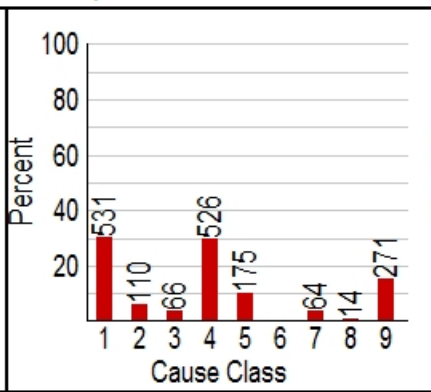

## Fire Data Summary

1993-2013

Size Classes:  
A: <= 0.25 acres  
B: 0.26 to 9.9 acres  
C: 10 to 99.9 acres  
D: 100 to 299 acres  
E: 300 to 999 acres  
F: 1000 to 4999 acres  
G: >= 5000 acres

Cause Classes:  
1 - Lightning  
2 - Equipment Use  
3 - Smoking  
4 - Campfire  
5 - Debris Burning  
6 - Railroad  
7 - Arson  
8 - Children  
9 - Miscellaneous

*Size and Cause Class  
Legend*