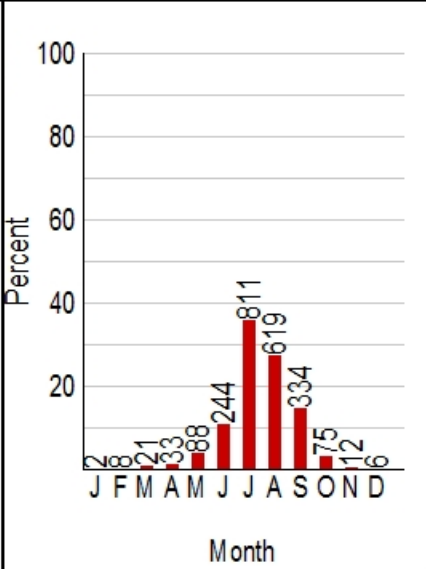

## Fire Data Summary

1993-2013

Size Classes:  
A: <= 0.25 acres  
B: 0.26 to 9.9 acres  
C: 10 to 99.9 acres  
D: 100 to 299 acres  
E: 300 to 999 acres  
F: 1000 to 4999 acres  
G: >= 5000 acres

Cause Classes:  
1 - Lightning  
2 - Equipment Use  
3 - Smoking  
4 - Campfire  
5 - Debris Burning  
6 - Railroad  
7 - Arson  
8 - Children  
9 - Miscellaneous

*Size and Cause Class  
Legend*