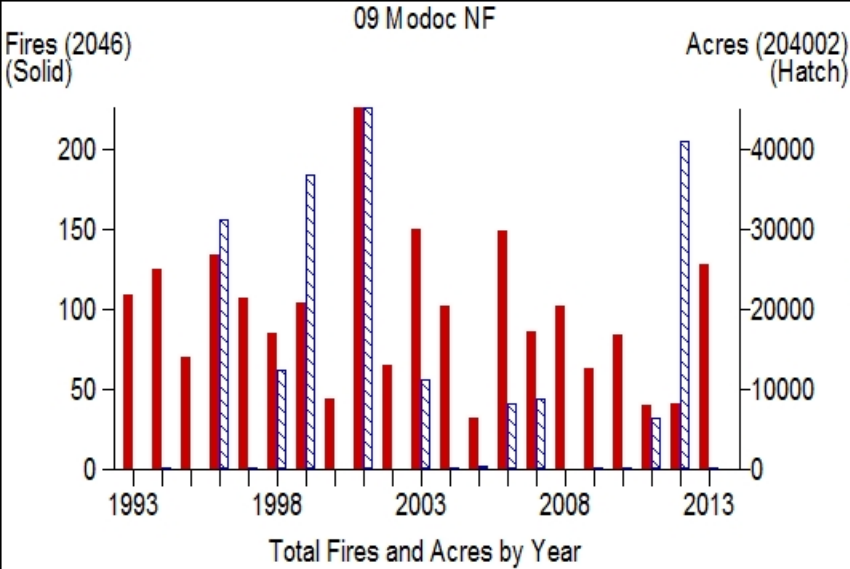

## 08 Mendocino NF

Fires (630)  
(Solid)Acres (304574)  
(Hatch)

Total Fires and Acres by Year

Month

Size Class

Cause Class

Fires/F-Day (F-Days=369)