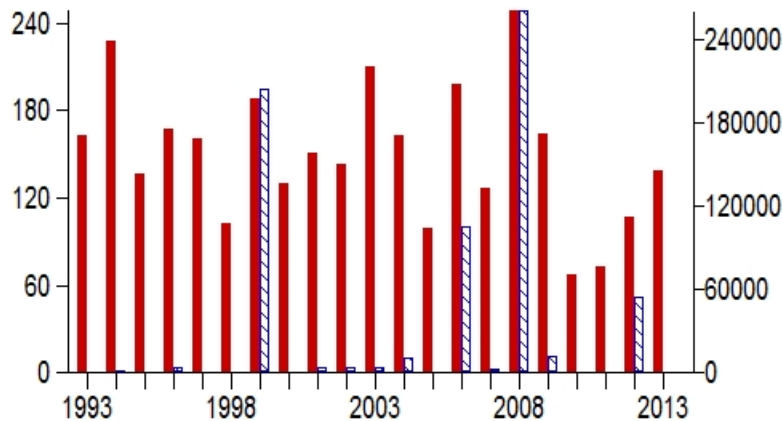

14 Shasta-Trinity NF

Fires (3166)
(Solid)

Acres (668403)
(Hatch)

Total Fires and Acres by Year