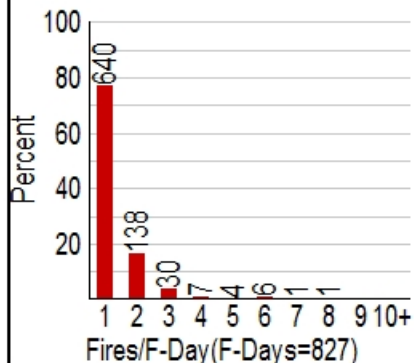

*Size and Cause Class  
Legend*

### 19 Lake Tahoe Basin MU

Fires (1105)  
(Solid)

Acres (5009)  
(Hatch)

Total Fires and Acres by Year

Month

Size Class

Cause Class

Fires/F-Day (F-Days=827)

## 08 Mendocino NF

Fires (630)  
(Solid)Acres (304574)  
(Hatch)

Total Fires and Acres by Year

Month

Size Class

Cause Class

Fires/F-Day (F-Days=369)