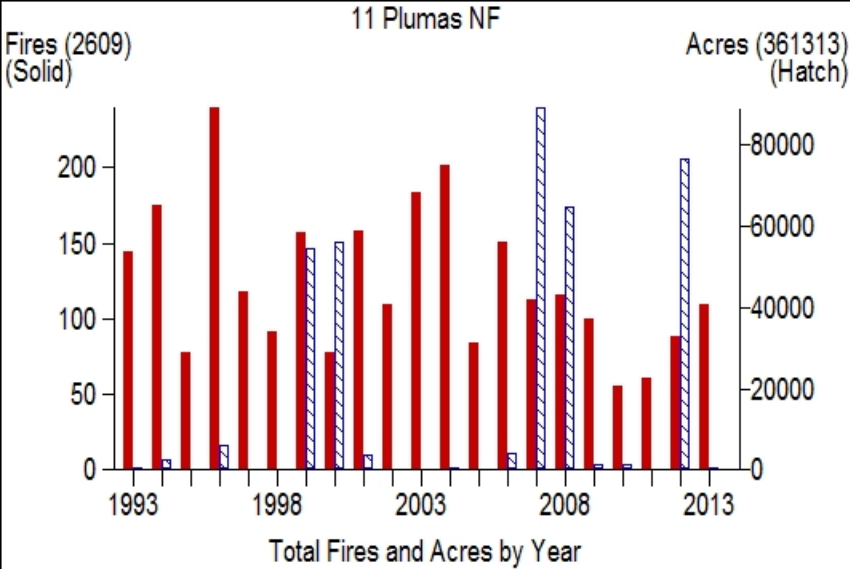

## 08 Mendocino NF

Fires (630)  
(Solid)Acres (304574)  
(Hatch)

Total Fires and Acres by Year

Month

Size Class

Cause Class

Fires/F-Day (F-Days=369)

# 14 Shasta-Trinity NF

Fires (3166)  
(Solid)

Acres (668403)  
(Hatch)

Total Fires and Acres by Year

Month

Size Class

Cause Class

Fires/F-Day (F-Days=1551)