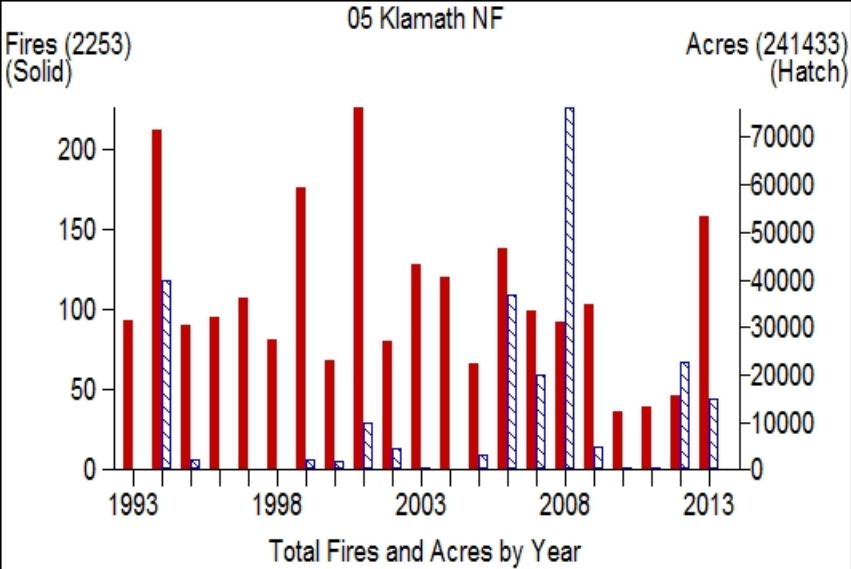

## Fire Data Summary

1993-2013

Size Classes:  
A: <= 0.25 acres  
B: 0.26 to 9.9 acres  
C: 10 to 99.9 acres  
D: 100 to 299 acres  
E: 300 to 999 acres  
F: 1000 to 4999 acres  
G: >= 5000 acres

Cause Classes:  
1 - Lightning  
2 - Equipment Use  
3 - Smoking  
4 - Campfire  
5 - Debris Burning  
6 - Railroad  
7 - Arson  
8 - Children  
9 - Miscellaneous

*Size and Cause Class  
Legend*