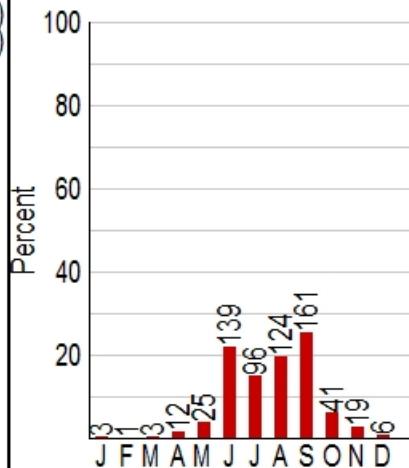

08 Mendocino NF

Fires (630)
(Solid)

Acres (304574)
(Hatch)

Month