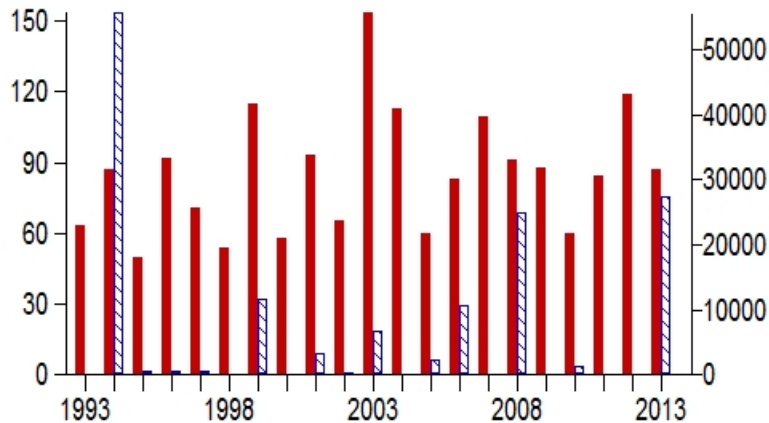

17 Tahoe NF

Fires (1795)
(Solid)

Acres (146846)
(Hatch)

Total Fires and Acres by Year