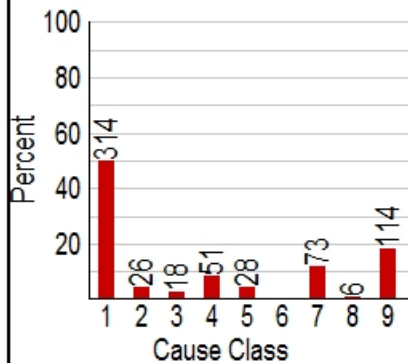

*Size and Cause Class  
Legend*

## 08 Mendocino NF

Fires (630)  
(Solid)Acres (304574)  
(Hatch)

Total Fires and Acres by Year

Month

Size Class

Cause Class

Fires/F-Day (F-Days=369)

# 14 Shasta-Trinity NF

Fires (3166)  
(Solid)

Acres (668403)  
(Hatch)

Total Fires and Acres by Year

Month

Size Class

Cause Class

Fires/F-Day (F-Days=1551)