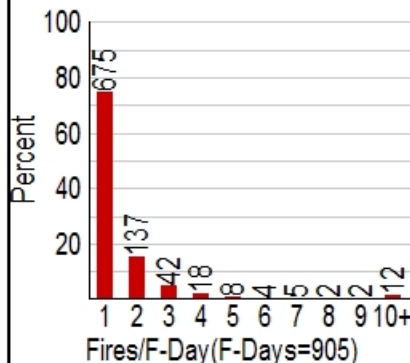

# 14 Shasta-Trinity NF

Fires (3166)  
(Solid)

Acres (668403)  
(Hatch)

Total Fires and Acres by Year

Month

Size Class

Cause Class

Fires/F-Day (F-Days=1551)

### 10 Six Rivers NF

Fires (1482)  
(Solid)

Acres (343255)  
(Hatch)

Total Fires and Acres by Year

Month

Size Class

Cause Class

Fires/F-Day (F-Days=905)

# 17 Tahoe NF

Fires (1795)  
(Solid)

Acres (146846)  
(Hatch)

Total Fires and Acres by Year

Month

Size Class

Cause Class

Fires/F-Day (F-Days=1112)