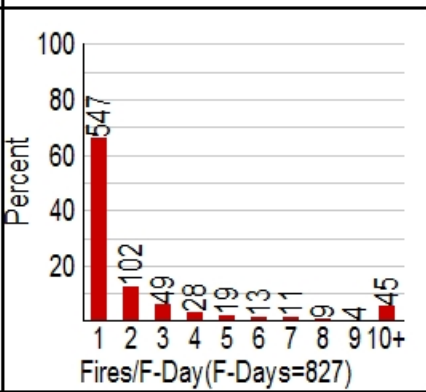

## Fire Data Summary

1993-2013

Size Classes:  
A: <= 0.25 acres  
B: 0.26 to 9.9 acres  
C: 10 to 99.9 acres  
D: 100 to 299 acres  
E: 300 to 999 acres  
F: 1000 to 4999 acres  
G: >= 5000 acres

Cause Classes:  
1 - Lightning  
2 - Equipment Use  
3 - Smoking  
4 - Campfire  
5 - Debris Burning  
6 - Railroad  
7 - Arson  
8 - Children  
9 - Miscellaneous

*Size and Cause Class  
Legend*