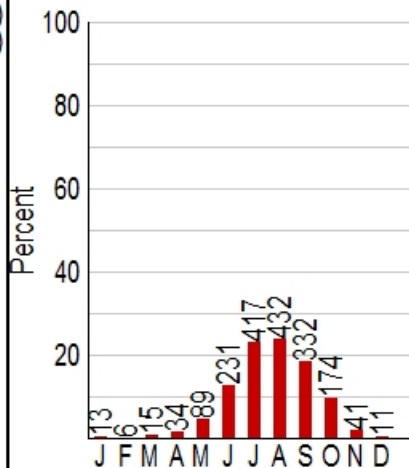

17 Tahoe NF

Fires (1795)
(Solid)

Acres (146846)
(Hatch)

Month