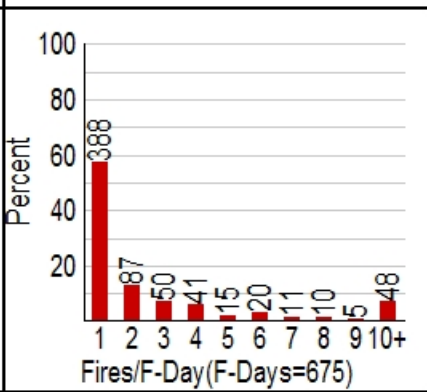

## 08 Mendocino NF

Fires (630)  
(Solid)Acres (304574)  
(Hatch)

Total Fires and Acres by Year

Month

Size Class

Cause Class

Fires/F-Day (F-Days=369)

# 14 Shasta-Trinity NF

Fires (3166)  
(Solid)

Acres (668403)  
(Hatch)

Total Fires and Acres by Year

Month

Size Class

Cause Class

Fires/F-Day (F-Days=1551)