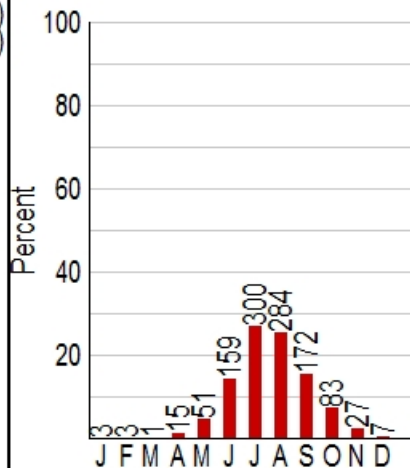

19 Lake Tahoe Basin MU

Fires (1105)
(Solid)

Acres (5009)
(Hatch)

Month