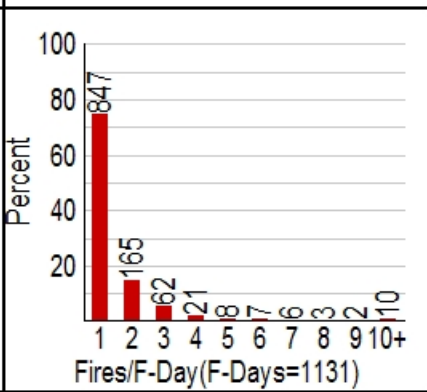

## Fire Data Summary

1993-2013

Size Classes:  
A: <= 0.25 acres  
B: 0.26 to 9.9 acres  
C: 10 to 99.9 acres  
D: 100 to 299 acres  
E: 300 to 999 acres  
F: 1000 to 4999 acres  
G: >= 5000 acres

Cause Classes:  
1 - Lightning  
2 - Equipment Use  
3 - Smoking  
4 - Campfire  
5 - Debris Burning  
6 - Railroad  
7 - Arson  
8 - Children  
9 - Miscellaneous

*Size and Cause Class  
Legend*