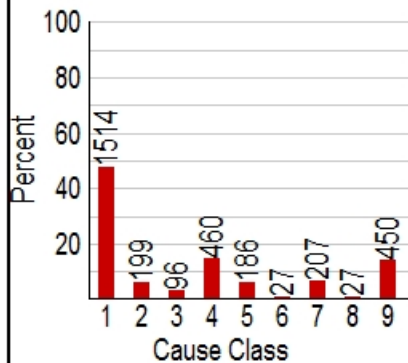

# 14 Shasta-Trinity NF

Fires (3166)  
(Solid)

Acres (668403)  
(Hatch)

Total Fires and Acres by Year

Month

Size Class

Cause Class

Fires/F-Day (F-Days=1551)

### 10 Six Rivers NF

Fires (1482)  
(Solid)

Acres (343255)  
(Hatch)

Total Fires and Acres by Year

Month

Size Class

Cause Class

Fires/F-Day (F-Days=905)