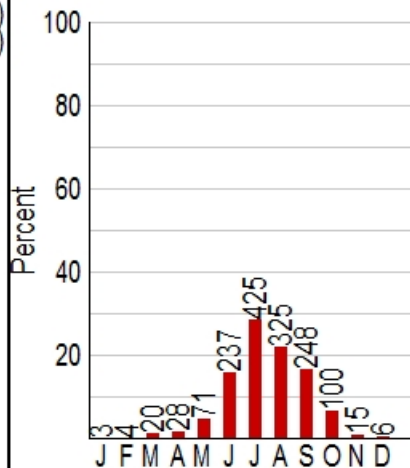

10 Six Rivers NF

Fires (1482)
(Solid)

Acres (343255)
(Hatch)

Month