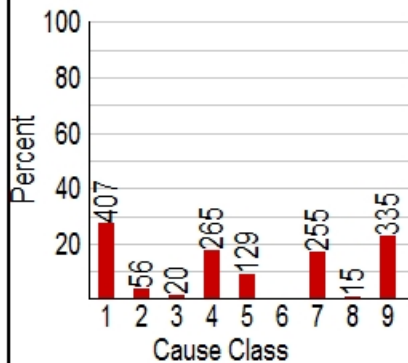

# 14 Shasta-Trinity NF

Fires (3166)  
(Solid)

Acres (668403)  
(Hatch)

Total Fires and Acres by Year

Month

Size Class

Cause Class

Fires/F-Day (F-Days=1551)

### 10 Six Rivers NF

Fires (1482)  
(Solid)

Acres (343255)  
(Hatch)

Total Fires and Acres by Year

Month

Size Class

Cause Class

Fires/F-Day (F-Days=905)

# 17 Tahoe NF

Fires (1795)  
(Solid)

Acres (146846)  
(Hatch)

Total Fires and Acres by Year

Month

Size Class

Cause Class

Fires/F-Day (F-Days=1112)