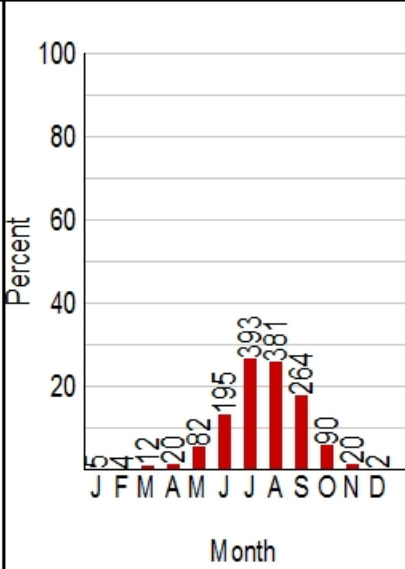

*Size and Cause Class  
Legend*

### 19 Lake Tahoe Basin MU

Fires (1105)  
(Solid)

Acres (5009)  
(Hatch)

Total Fires and Acres by Year

Month

Size Class

Cause Class

Fires/F-Day (F-Days=827)