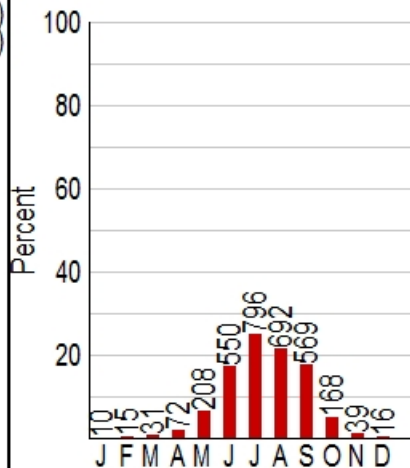

14 Shasta-Trinity NF

Fires (3166)
(Solid)

Acres (668403)
(Hatch)

Month