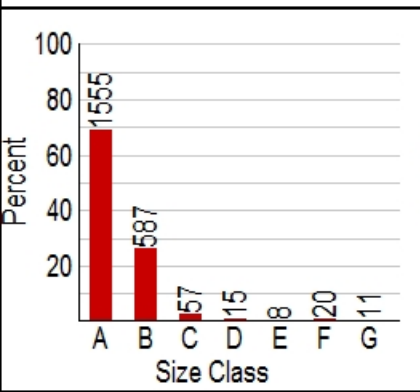

## Fire Data Summary

1993-2013

Size Classes:  
A: <= 0.25 acres  
B: 0.26 to 9.9 acres  
C: 10 to 99.9 acres  
D: 100 to 299 acres  
E: 300 to 999 acres  
F: 1000 to 4999 acres  
G: >= 5000 acres

Cause Classes:  
1 - Lightning  
2 - Equipment Use  
3 - Smoking  
4 - Campfire  
5 - Debris Burning  
6 - Railroad  
7 - Arson  
8 - Children  
9 - Miscellaneous

*Size and Cause Class  
Legend*