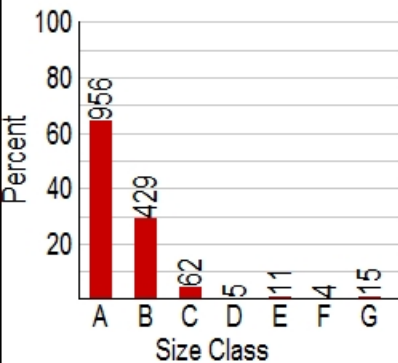

# 14 Shasta-Trinity NF

Fires (3166)  
(Solid)

Acres (668403)  
(Hatch)

Total Fires and Acres by Year

Month

Size Class

Cause Class

Fires/F-Day (F-Days=1551)

### 10 Six Rivers NF

Fires (1482)  
(Solid)

Acres (343255)  
(Hatch)

Total Fires and Acres by Year

Month

Size Class

Cause Class

Fires/F-Day (F-Days=905)